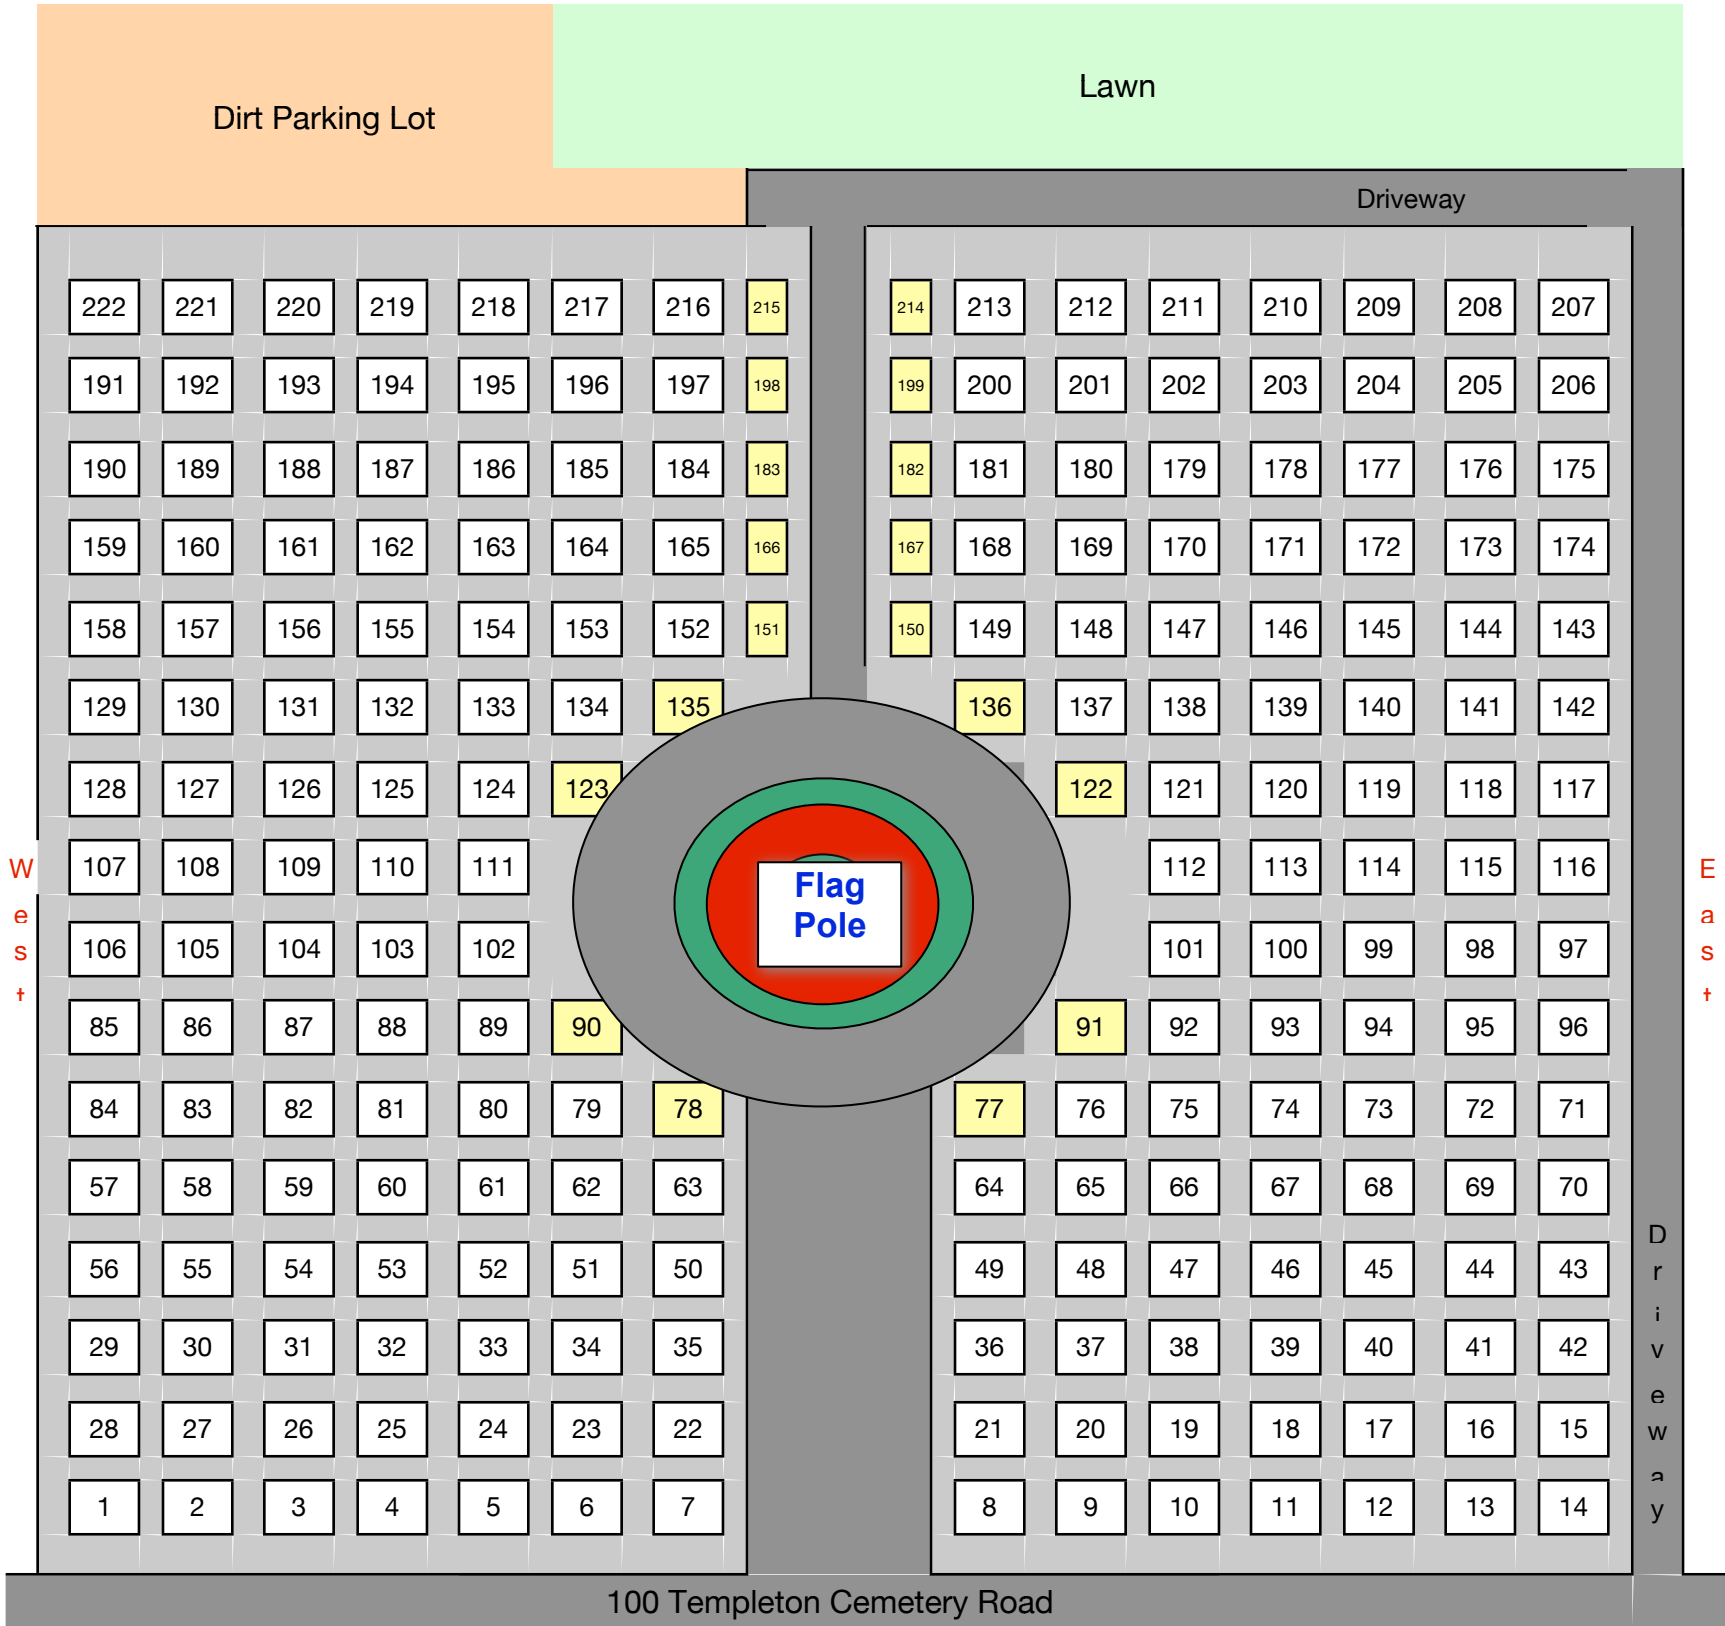

Templeton Cemetery Old Section Map

North

South

Each plot is 16'x16' & is divided into 8 graves that are 4'x8', except those plots highlighted in yellow, which are only partial plots due to the driveway.

1	5
2	6
3	7
4	8